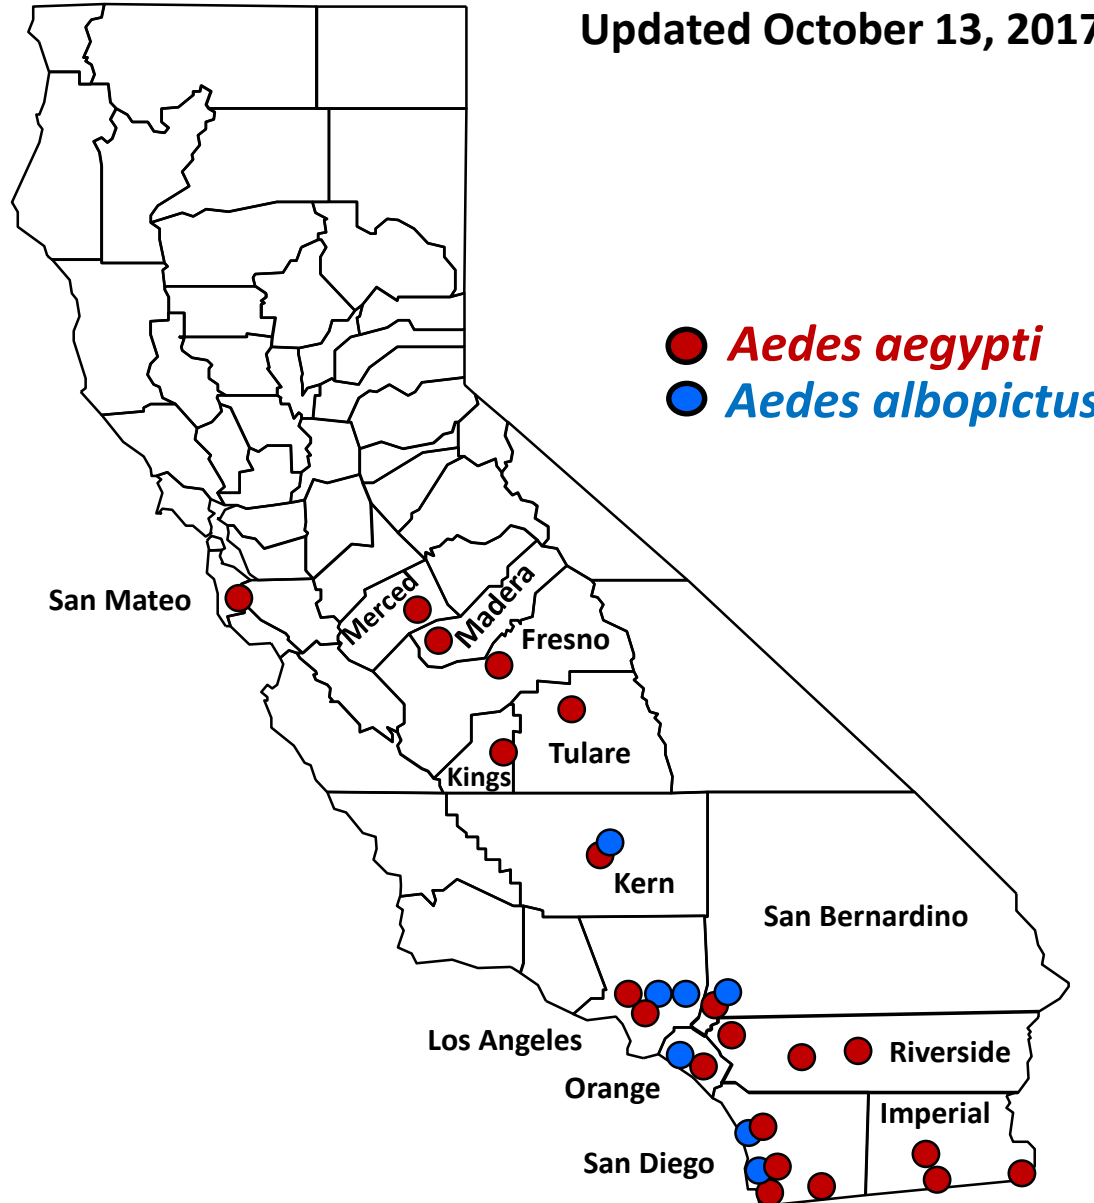

Aedes aegypti and *Aedes albopictus* Mosquitoes in California

Detection Sites by County/City

Updated October 13, 2017

Counties with

Aedes aegypti only:

Fresno, Imperial, Kings, Madera, Riverside, San Mateo, Merced, Tulare

Both *Aedes aegypti* and *Aedes albopictus*:

Kern, Los Angeles, Orange, San Bernardino, San Diego

See pages 2 and 3 for *Aedes* detections by city or census-designated place in each county.

Los Angeles

Alhambra
Altadena*[§]
Artesia
Avocado Heights*
Bell
Bellflower
Bell Gardens
Beverly Hills[§]
Burbank
Carson
Cerritos
Commerce
Cudahy
Culver City[§]
Diamond Bar
Downey
East Los Angeles*
El Monte
Florence-Graham*
Glendale
Hacienda Heights*
Hawaiian Gardens
Huntington Park
La Crescenta-
Montrose*
La Habra Heights

Lakewood
La Mirada
Long Beach
Los Angeles
Lynwood
Maywood
Montebello
Monterey Park
Norwalk
Paramount
Pasadena
Pico Rivera
Pomona
Rosemead
Rowland Heights*
San Fernando
Santa Clarita
Santa Fe Springs
South El Monte
South Gate
South Pasadena
South Whittier*
Temple City[§]
Whittier
Willowbrook*

Merced[§]

Merced[§]

Orange

Anaheim
Brea
Buena Park
Costa Mesa
Fullerton[§]
Garden Grove
Irvine
La Habra
Lake Forest

Orange

(continued)

Mission Viejo
Orange
Santa Ana
Buena Park
Garden Grove
Huntington Beach
La Habra
Los Alamitos
Mission Viejo
Newport Beach
Orange
Santa Ana