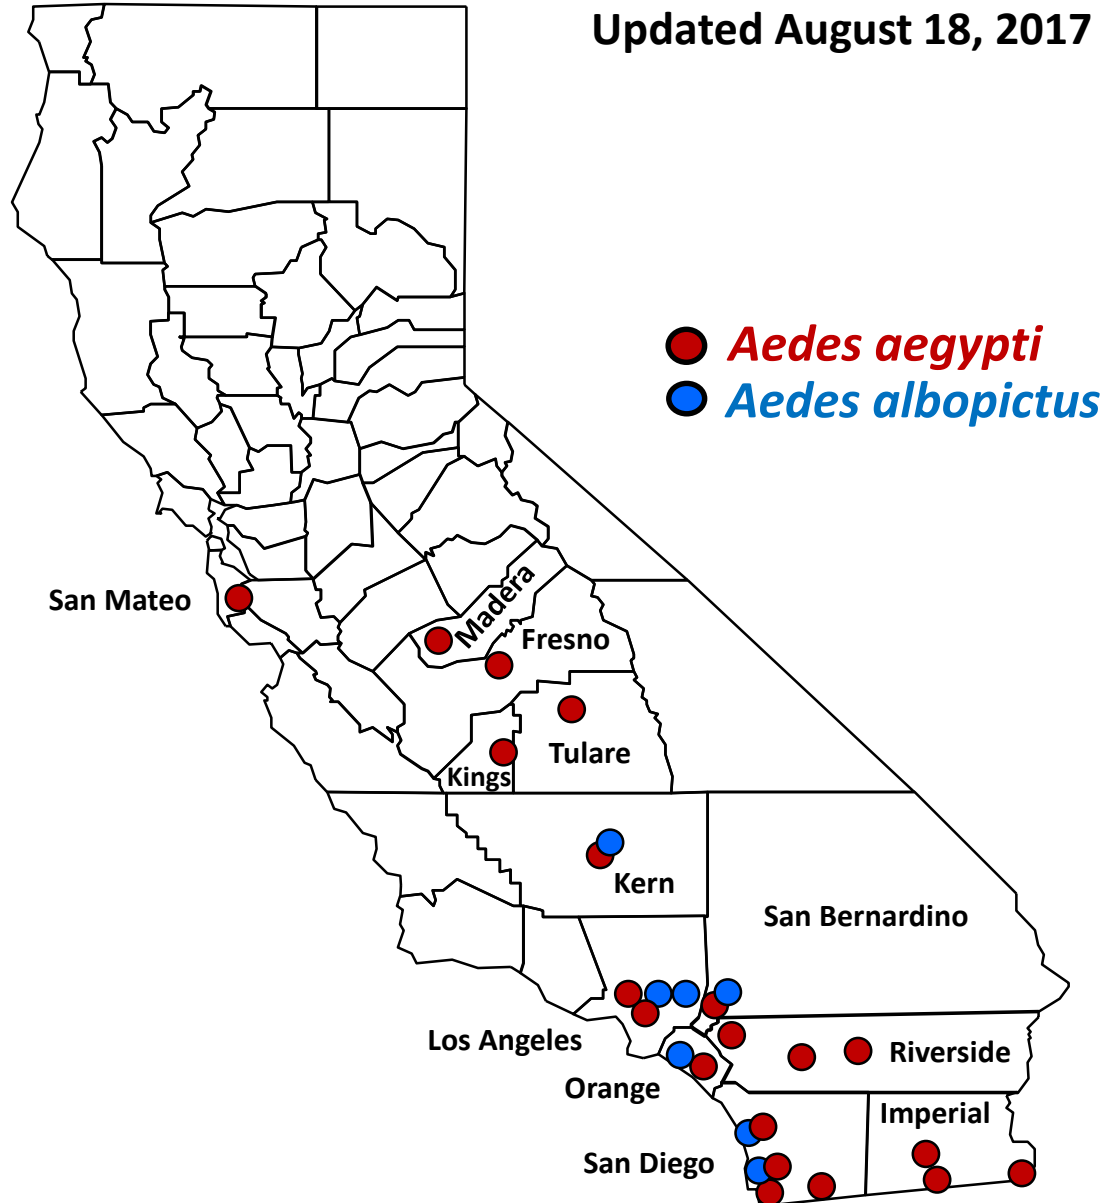

Aedes aegypti and *Aedes albopictus* Mosquitoes in California

Detection Sites by County/City

Updated August 18, 2017

Counties with

***Aedes aegypti* only:**

Fresno, Imperial, Kings, Madera, Riverside, San Mateo, Tulare

Both *Aedes aegypti* and *Aedes albopictus*:

Kern, Los Angeles, Orange, San Bernardino, San Diego

See pages 2 and 3 for *Aedes* detections by city or census-designated place in each county.

Los Angeles

Alhambra	Maywood	Alhambra	Pomona [§]
Artesia [§]	Montebello	Altadena*	Rosemead
Avocado Heights*	Monterey Park	Arcadia	San Dimas
Bell	Norwalk [§]	Avocado Heights*	San Gabriel
Bellflower	Paramount	Azusa	San Marino
Bell Gardens	Pasadena [§]	Baldwin Park	Santa Fe Springs
Carson	Pico Rivera	Bradbury	Sierra Madre
Cerritos	Pomona	City of Industry	South El Monte
Commerce	Rosemead	Claremont	South Pasadena
Cudahy	Rowland Heights*	Covina	South Whittier*
Diamond Bar	San Fernando [§]	Duarte	Temple City
Downey	Santa Clarita [§]	El Monte	Walnut
East Los Angeles*	Santa Fe Springs	Glendora	West Covina
El Monte	South Gate	Irwindale	Whittier
Florence-Graham*	South Pasadena	La Cañada Flintridge	
Hacienda Heights*	South Whittier*	La Habra Heights [§]	
Hawaiian Gardens	Whittier	La Mirada	
Huntington Park	Willowbrook*	La Puente	
La Crescenta- Montrose* [§]		La Verne	
La Habra Heights [§]		Los Angeles	
Lakewood [§]		Monrovia	
La Mirada		Montebello [§]	
Long Beach		Monterey Park	
Los Angeles		Pasadena	
Lynwood [§]		Pico Rivera	

Orange

Anaheim
 Buena Park
 Costa Mesa
 Garden Grove
 Irvine[§]
 La Habra
 Lake Forest
 Orange
 Mission Viejo
 Santa Ana
 Buena Park
 Garden Grove
 Huntington Beach
 La Habra[§]
 Los Alamitos
 Mission Viejo
 Newport Beach
 Orange
 Santa Ana

San Diego

Bonita*
 Chula Vista
 Coronado
 El Cajon
 Escondido
 Imperial Beach
 Lakeside*
 La Mesa
 La Presa*
 Lemon Grove
 National City
 Oceanside
 San Diego
 Santee
 Spring Valley*
 Tecate*
 Vista
 Carlsbad
 San Diego